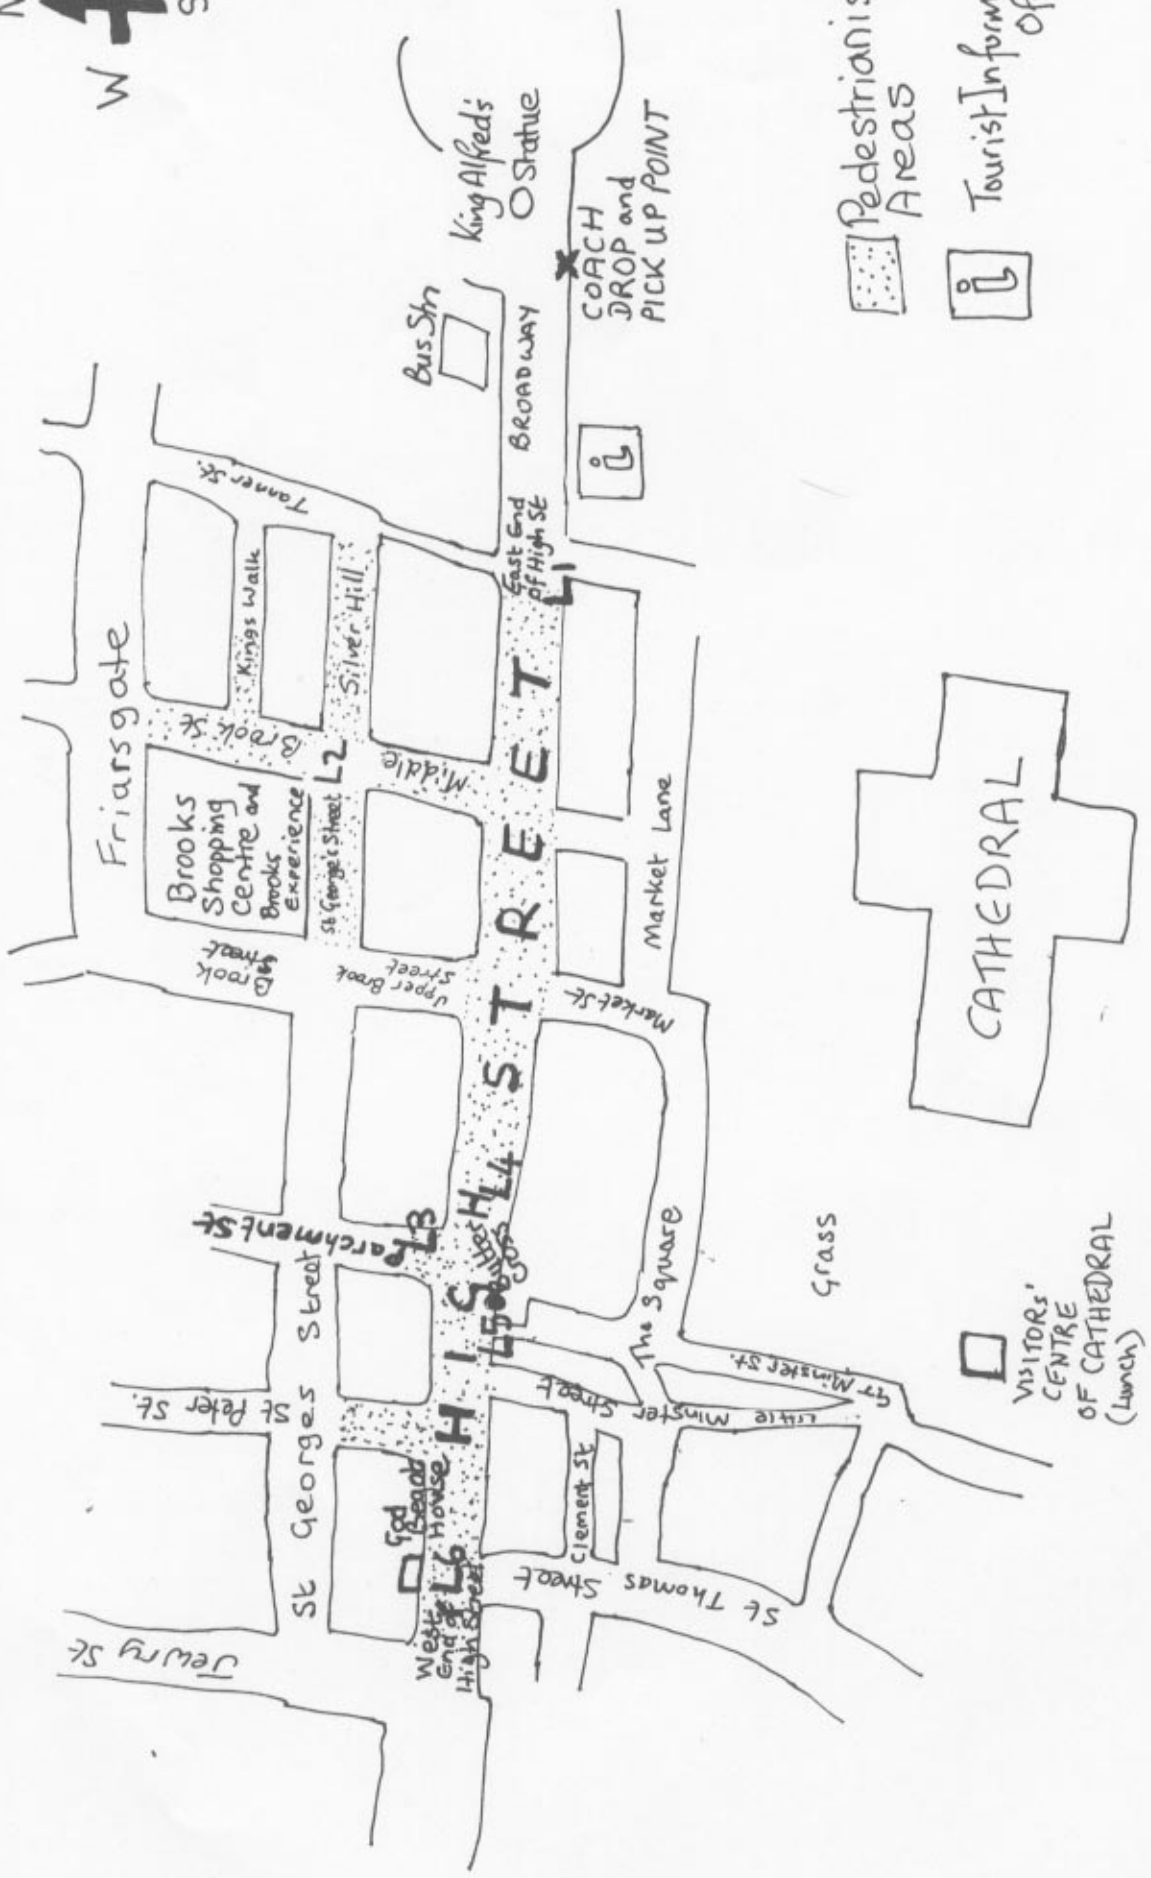

WINCHESTER HIGH STREET

 Pedestrianised Areas
 Tourist Information Office

 VISITORS' CENTRE OF CATHEDRAL (Lunch)

 COACH DROP and PICK UP POINT